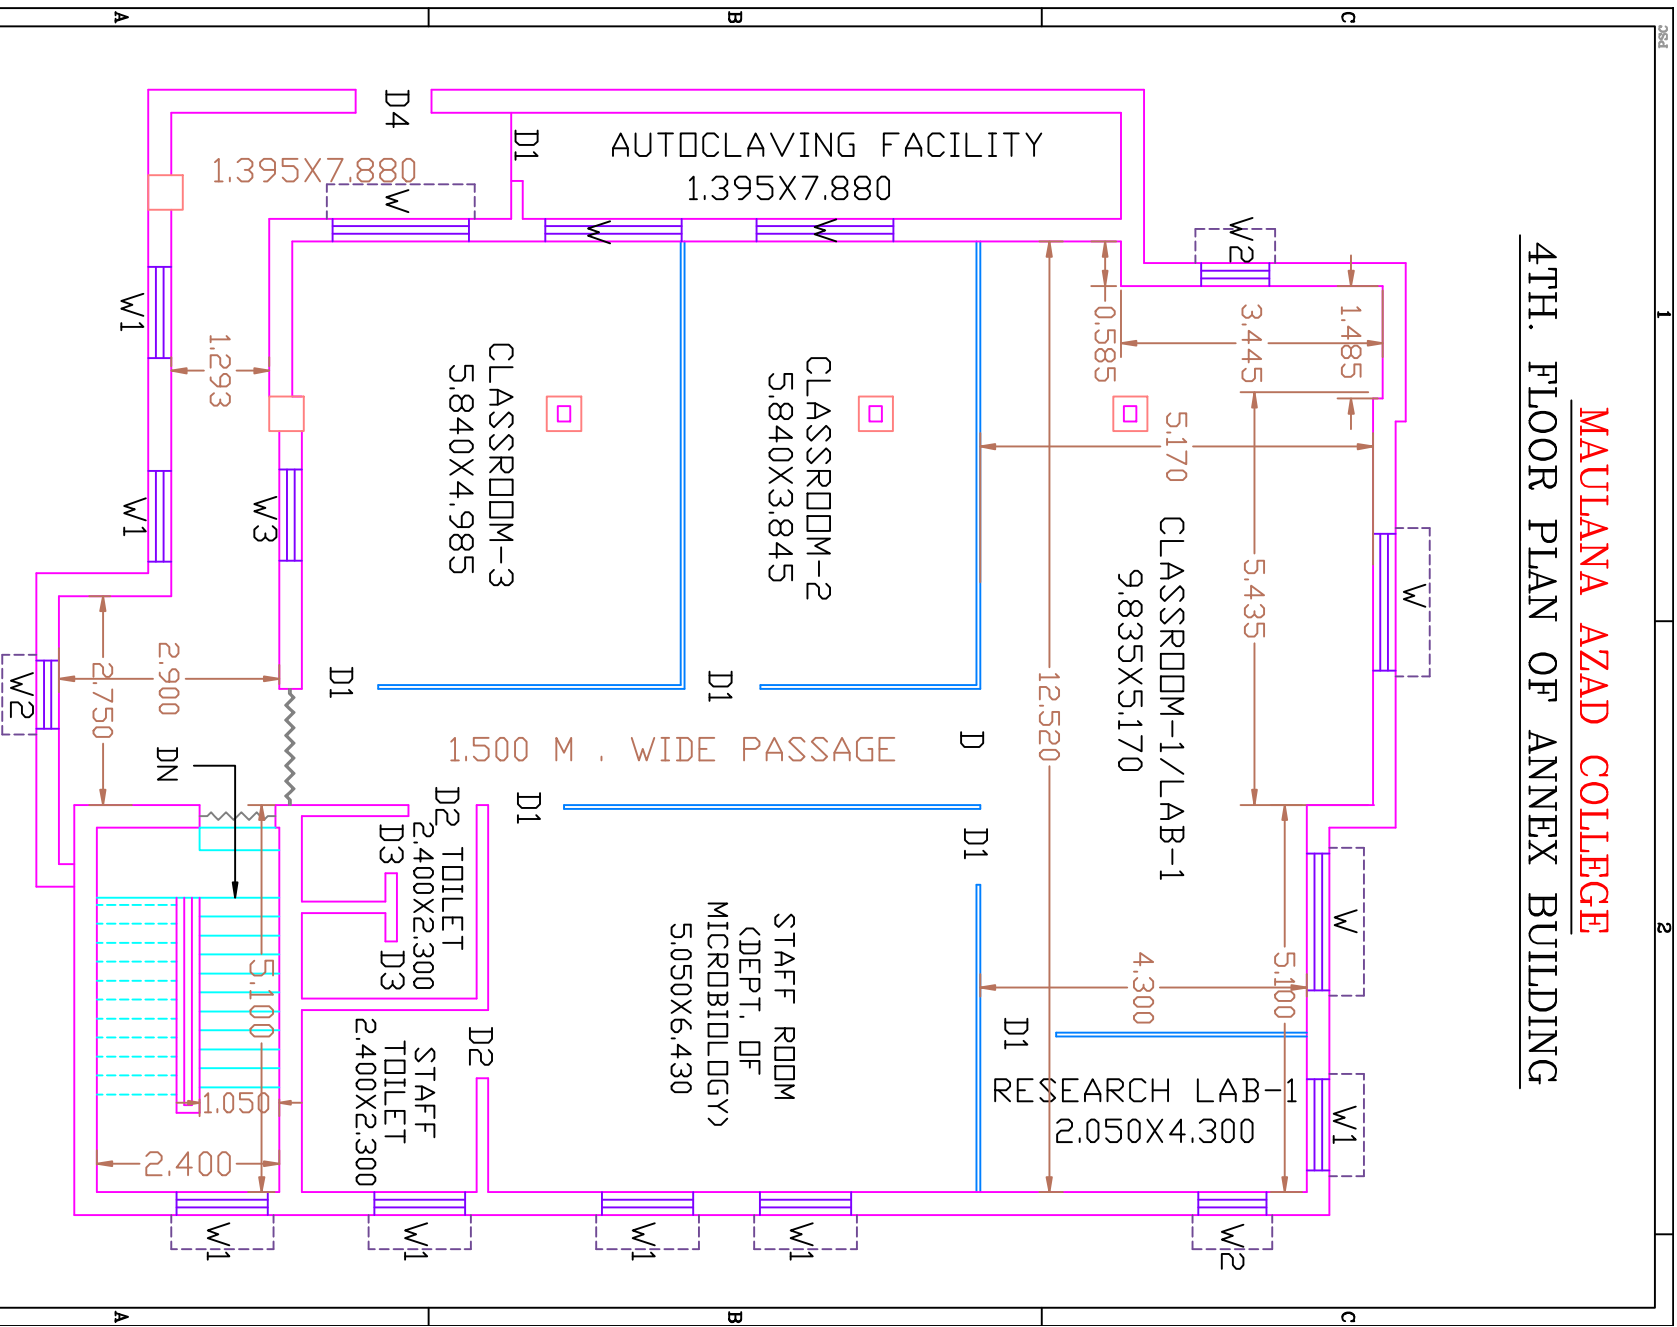

MAULANA AZAD COLLEGE
4TH. FLOOR PLAN OF ANNEX BUILDING

4TH. FLOOR PLAN

AREA -241.900 SQM./FLDOR HEIGHT- 2.850 M.